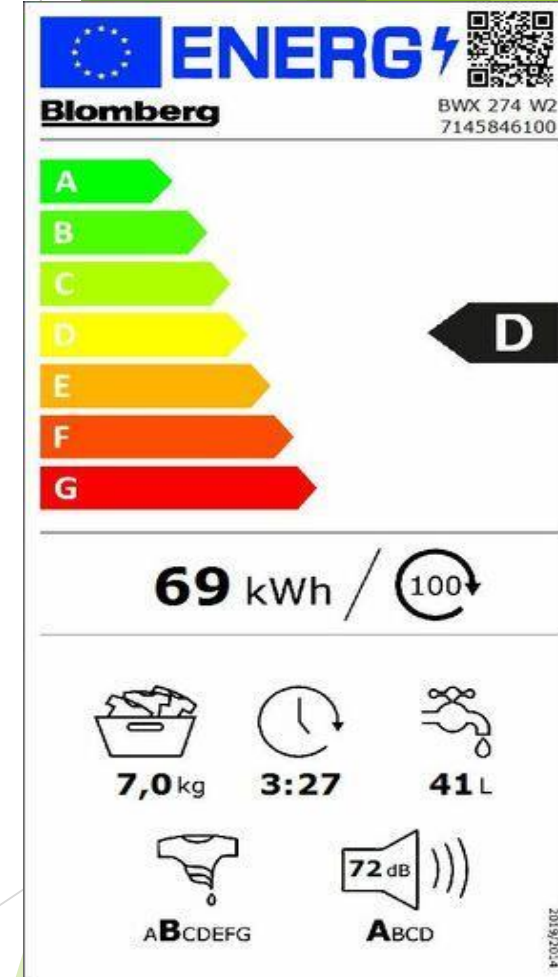

Blomberg 7kg 1400rpm Washing Machine

Model : BWX274W2

Brand	<u>Blomberg</u>
Style	<u>Freestanding</u>
Max Load	<u>7Kg</u>
Spin Speed (rpm)	<u>1400</u>
Dimensions (HxWxD)	<u>85x60x54cm</u>

Price
From : €410
Discounted : €347